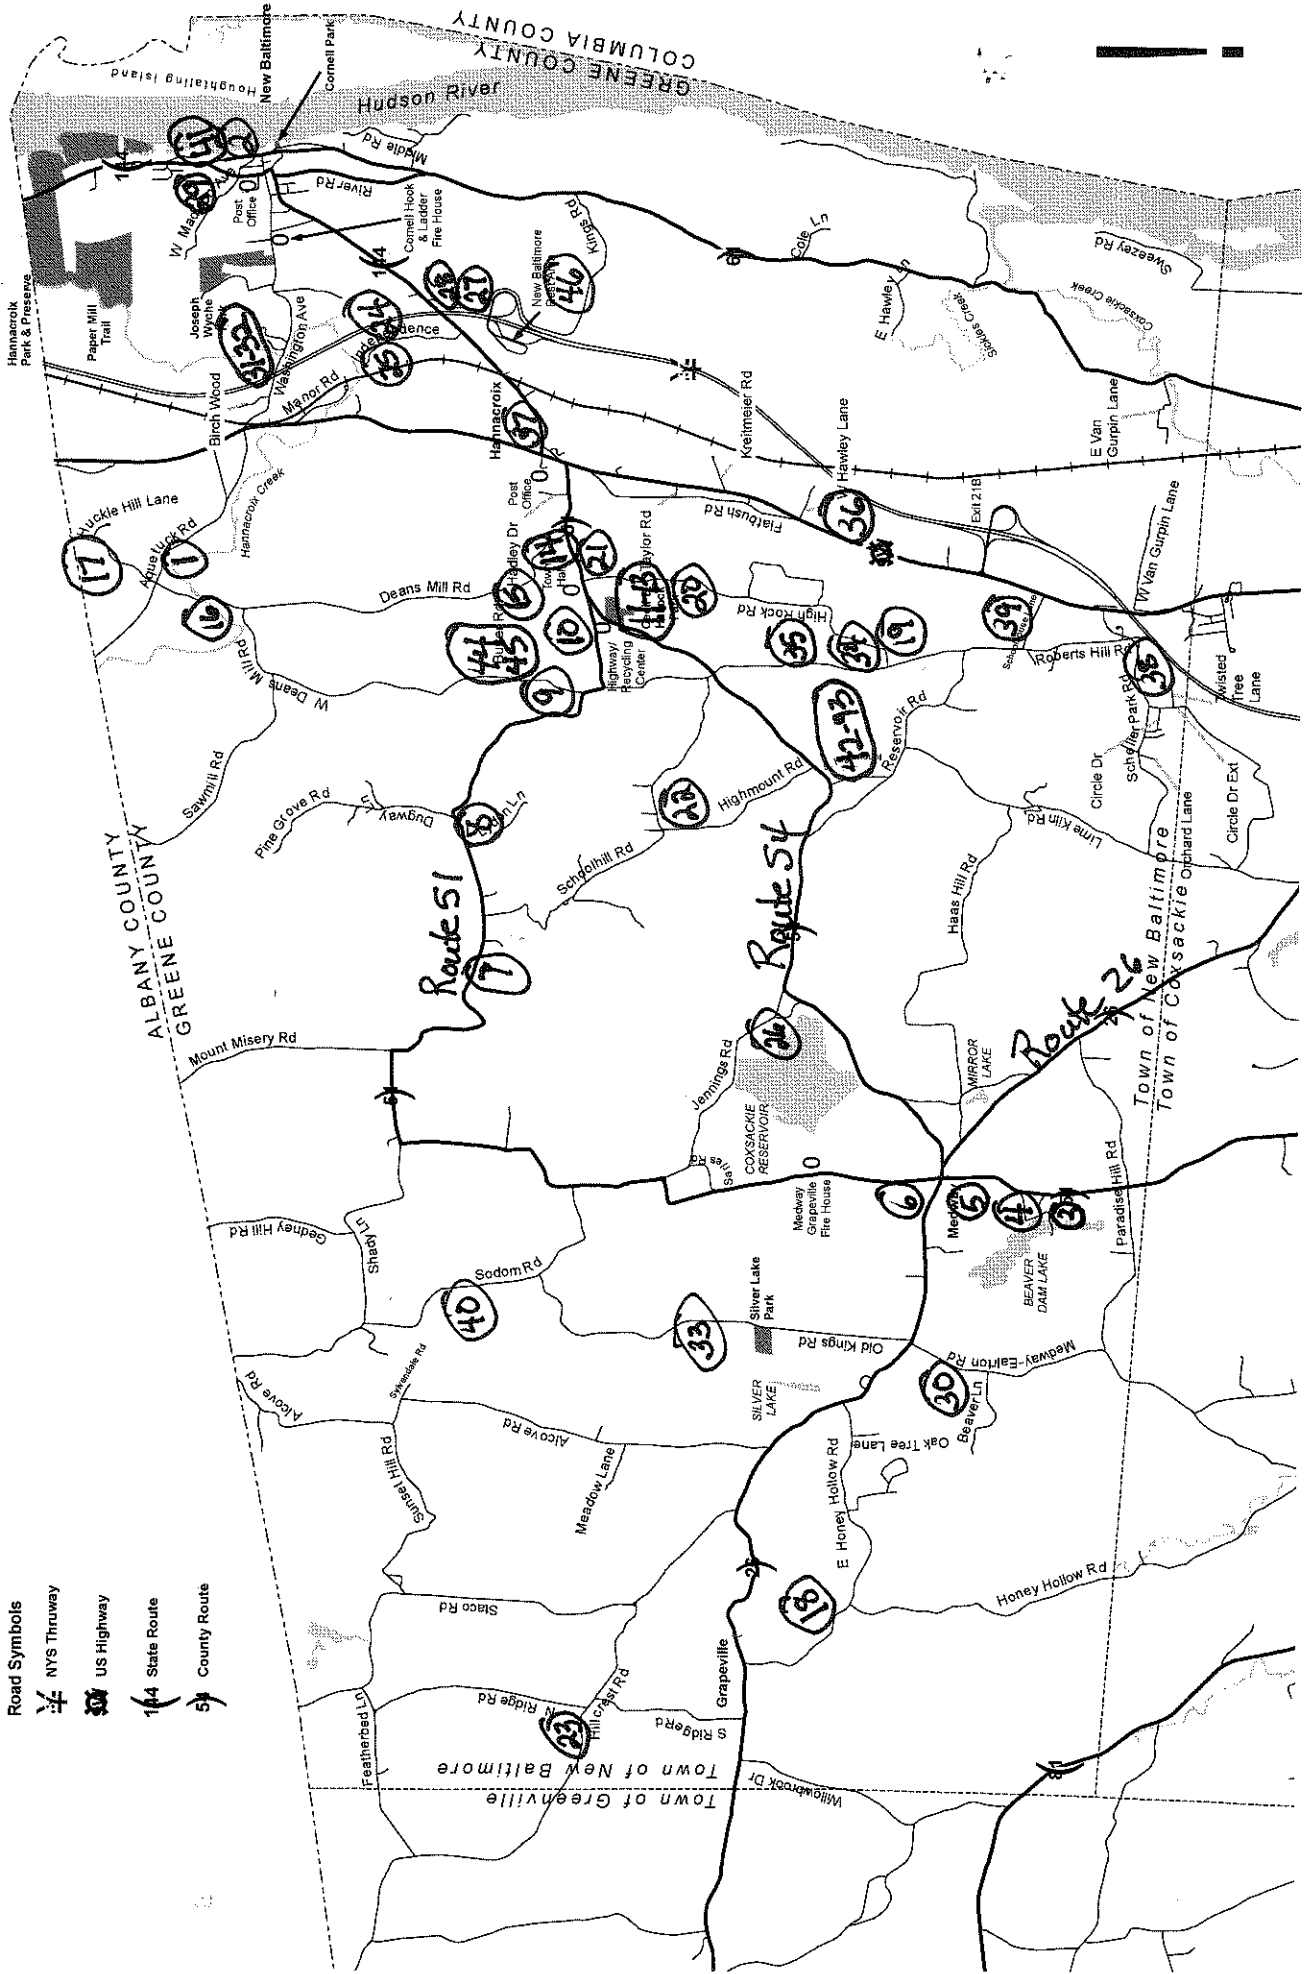

CODES

| | |
|--------------|-----------------------|
| A=ANTIQUES | AC=ADULT CLOTHING |
| B=BOOKS | KCT=KIDSCLOTHING/TOYS |
| F=FURNITURE | O=OTHER |
| H=HOUSEWARES | SG=SPORTING GOODS |
| T=TOOLS | |

TOWN OF NEW BALTIMORE

County of Greene
 3809 County Rte. 51
 Hannacroix, N.Y. 12087

- Road Symbols
- NYS Thruway
 - US Highway
 - State Route
 - County Route