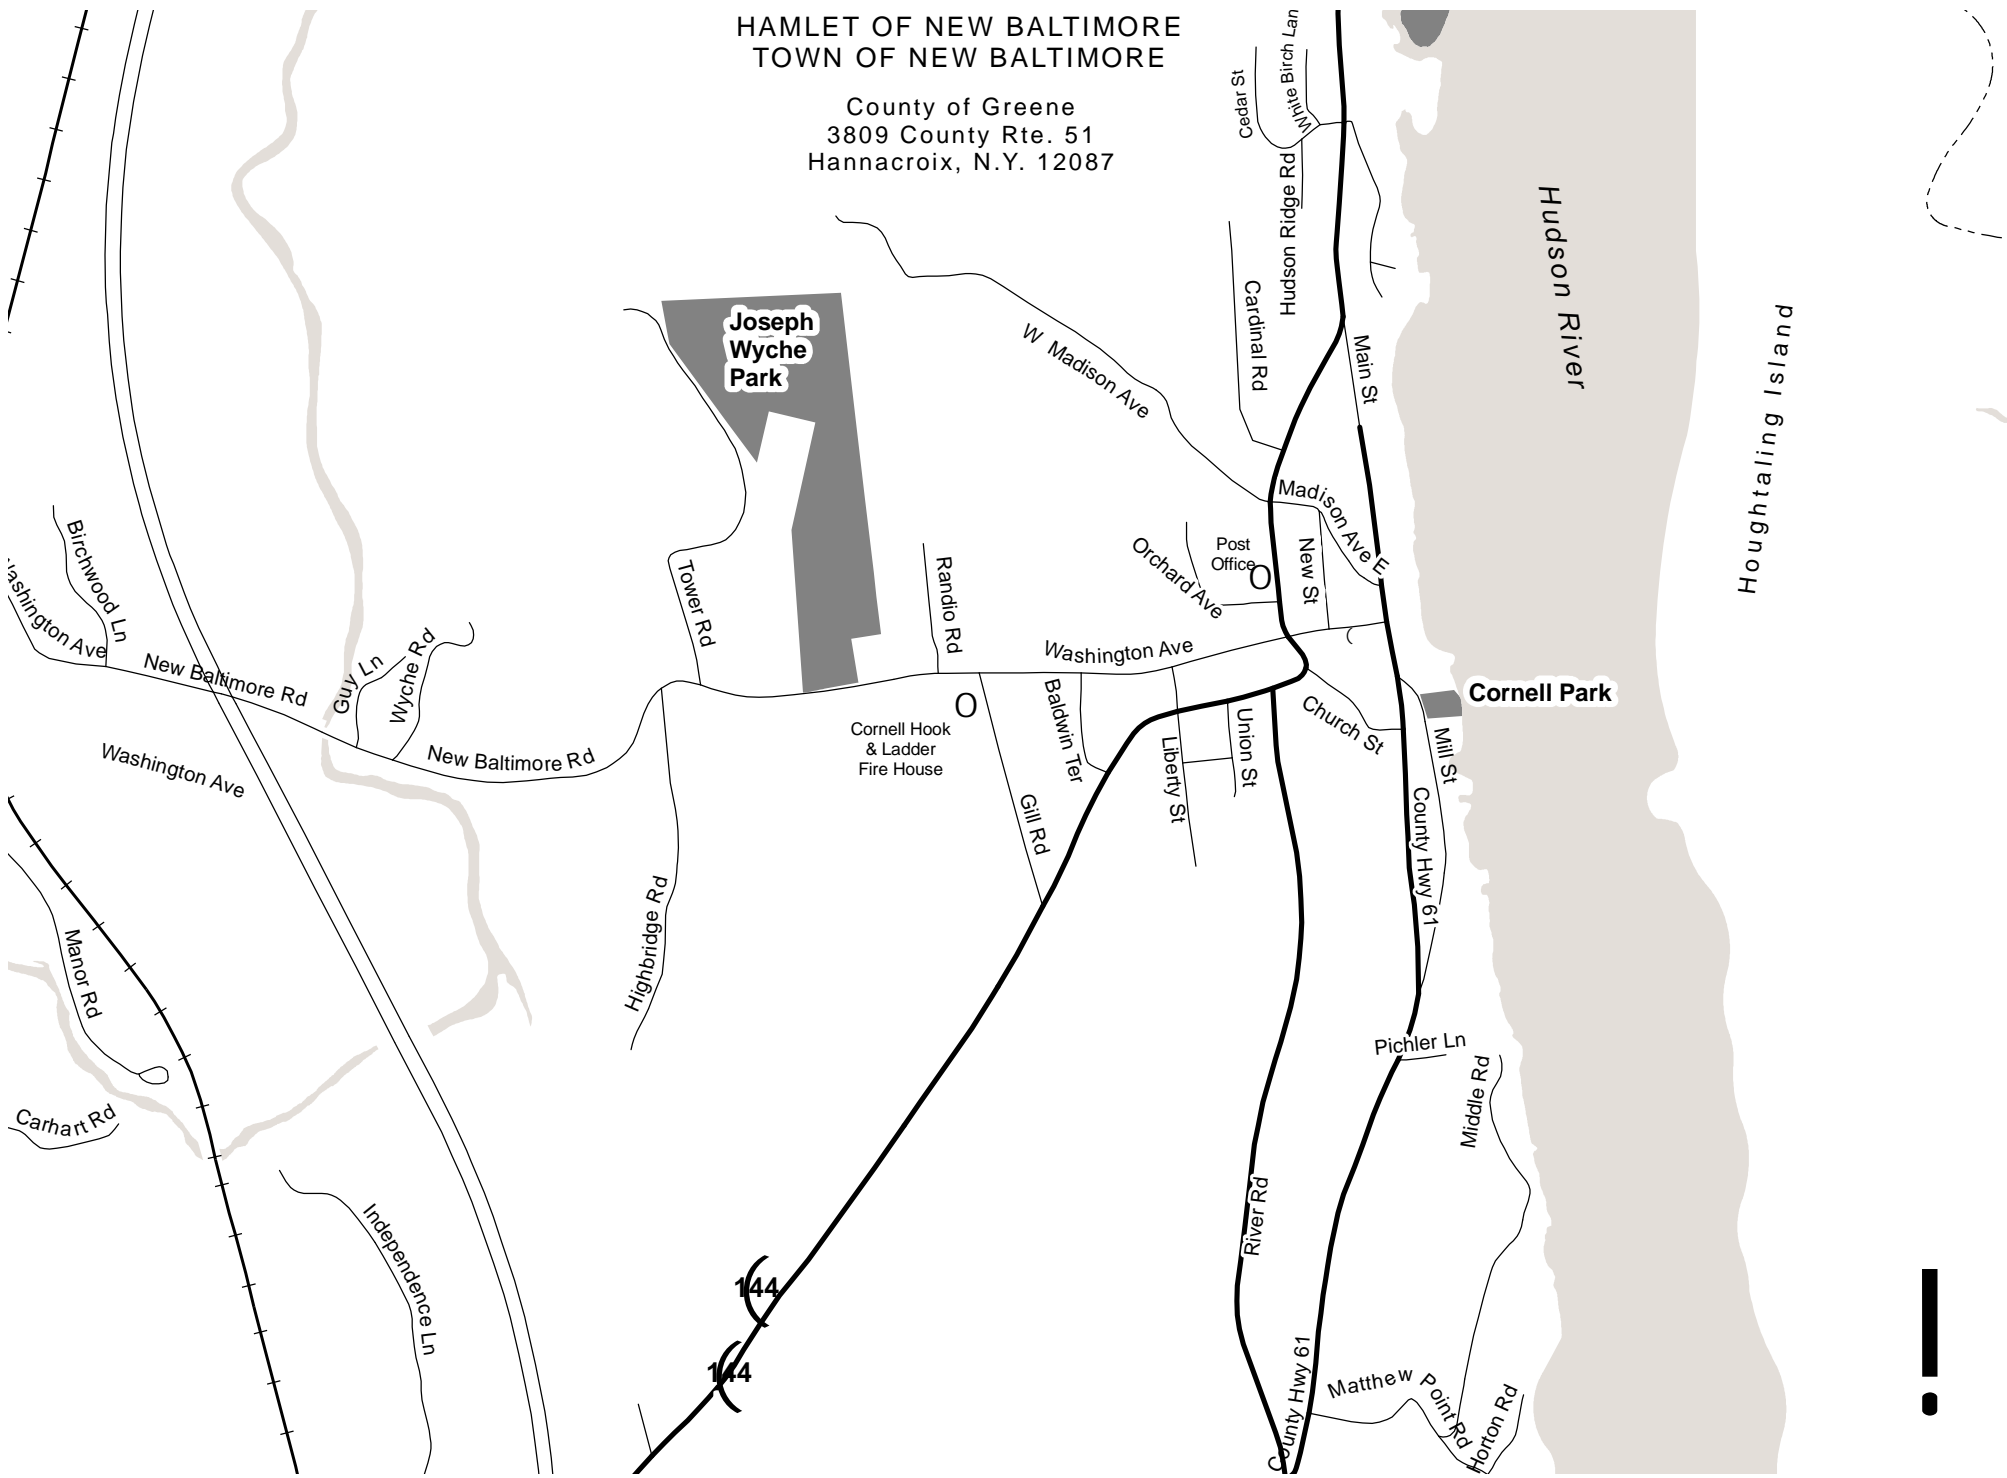

HAMLET OF NEW BALTIMORE  
TOWN OF NEW BALTIMORE

County of Greene  
3809 County Rte. 51  
Hannacroix, N.Y. 12087

0 0.1 0.2 Miles